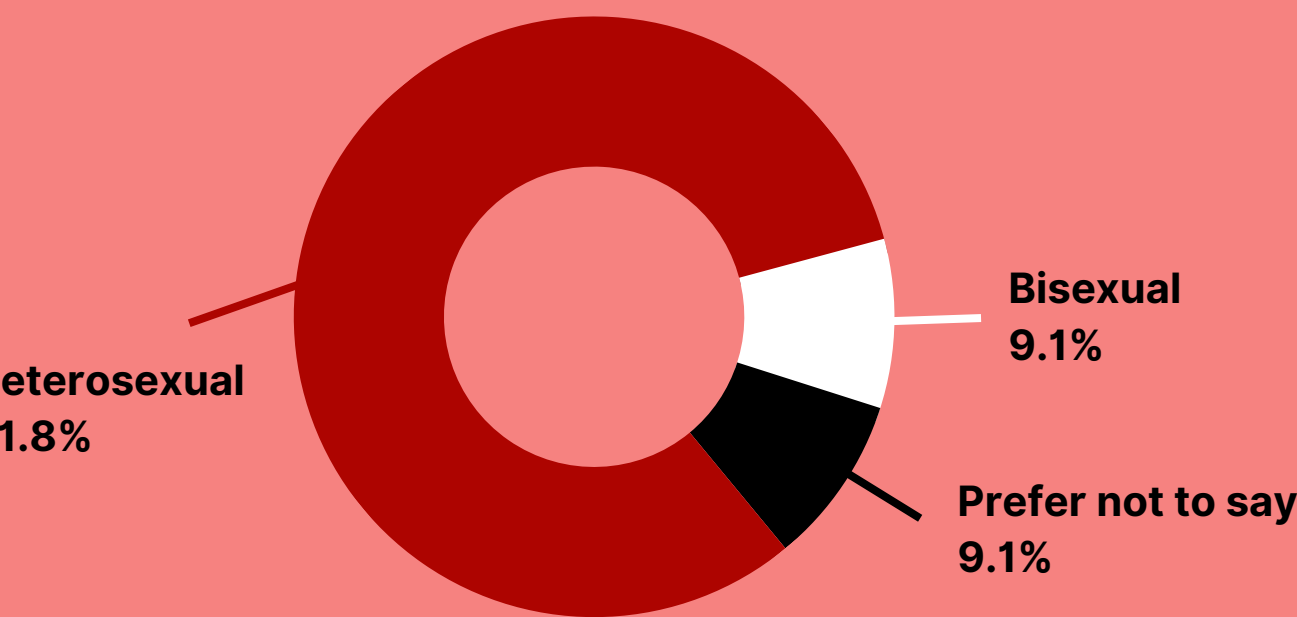

SMK STAFF

Age

Ethnicity

We recognise that categories above don't represent how all people describe their racial/ethnic identity. Some staff shared their racial identity in their own words.

- "White British"
- "Punjabi"
- "Jewish heritage"

Gender

Sexual orientation

Disability

Education level

Religion and belief