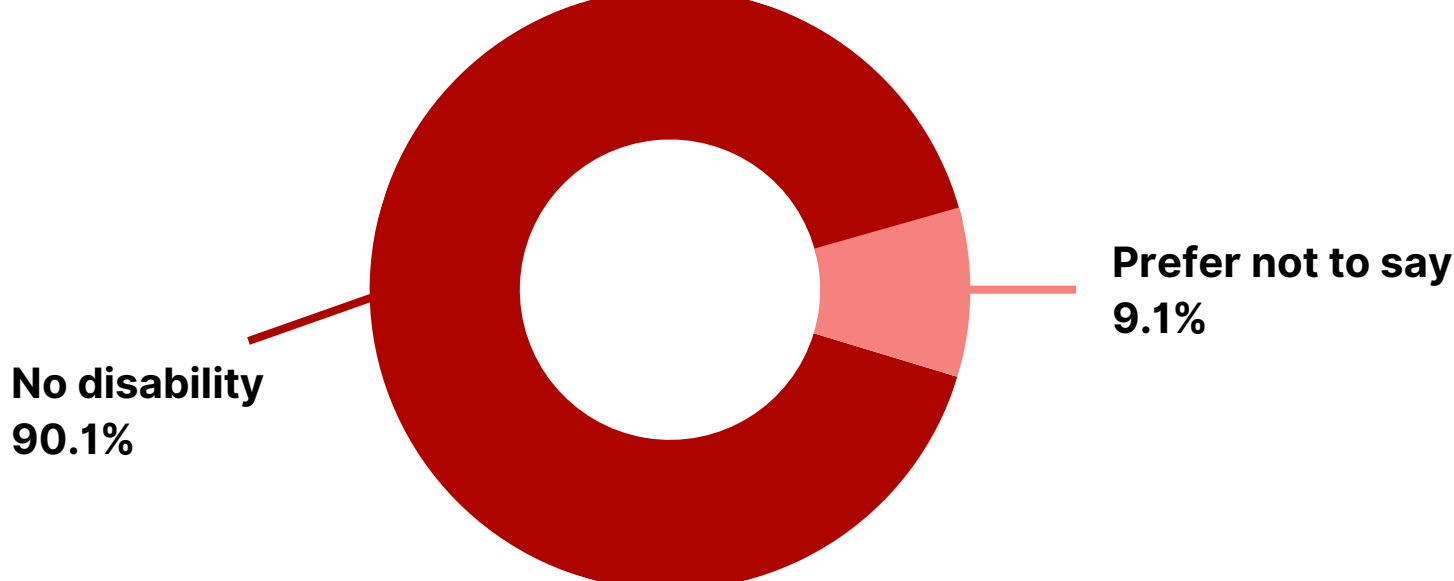

SMK STAFF

Age

Ethnicity

We recognise that categories above don't represent how all people describe their racial/ethnic identity. Some staff shared their racial identity in their own words.

- "White British"
- "Punjabi"
- "Jewish heritage"

Gender

Sexual orientation

Disability

Education level

Religion and belief