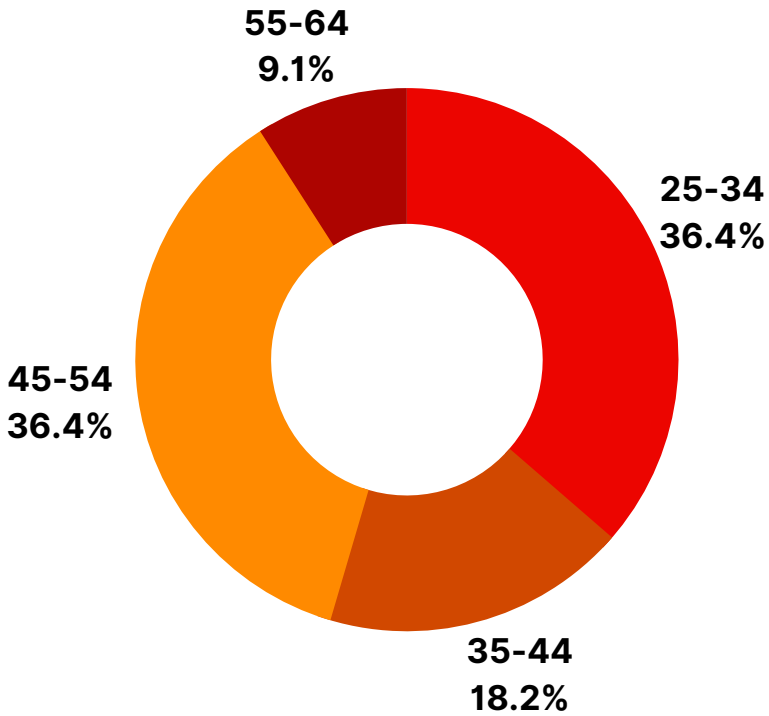

SMK STAFF

Age

Ethnicity

We recognise that categories above don't represent how all people describe their racial/ethnic identity. Some staff shared their racial identity in their own words.

- "White British"
- "Punjabi"
- "Jewish heritage"

Gender

Sexual orientation

Disability

Education level

Religion and belief