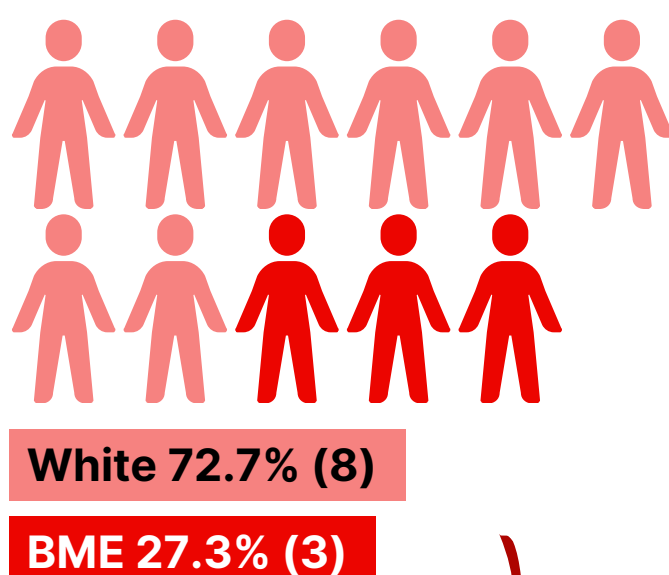

SMK STAFF

Age

Ethnicity

We recognise that categories above don't represent how all people describe their racial/ethnic identity. Some staff shared their racial identity in their own words.

- "White British"
- "Punjabi"
- "Jewish heritage"

Gender

Sexual orientation

Disability

Education level

Religion and belief